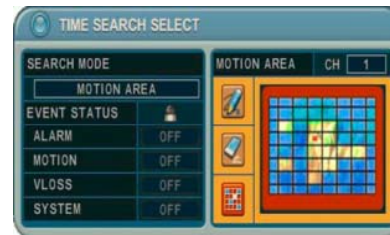

JOG & Shuttle

- Easy to control playback(FF/RW)
- Search image by image

4 Digital Spot out

- Support 4 Spot out put
- Various Split Mode in Spot monitor

Powerful Extension HDD SYSTEM

- More than 28 TB HDD capacity !
- 4 Internal + 10 External HDDs
- Support 2 x e-SATA port !

Preview Search

- Easy to search in continuous period
- Set up “DAY -> HOUR -> MINUTE”
- Support 2 seconds search image by image

Motion Area Search

- Efficient search in specific area
- Set up motion area to select grid