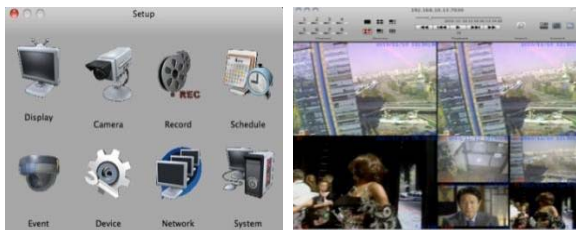

Easy & Various EVENT Routing

- Configure event Routing easily
- Separate Event / Recording channel
- Alarm/Motion/Vloss/System

Adjustable Pre/Post Recording time

- Support Pre & Post recording Time
- Support Max. 300 Seconds
- Adjust time from 5 sec. to 300 sec.

HDMI Out put

- Support HDMI Out put
- Up To 1920 x 1080P

Auto Port Forwarding

- Set up Port automatically
- Support with UPNP router

Independent Channel Resolution

- Various Recording Setup !
- From CIF to D1 channel by channel !

Dual Streaming

- Selectable Streaming Method
- Recording : Up to D1 resolution
- Networking : CIF resolution

Enterprise level Client software

- Connect more than 1000 DVRs
- Support Max.8 Monitors
- Virtual DVR & E-MAP function